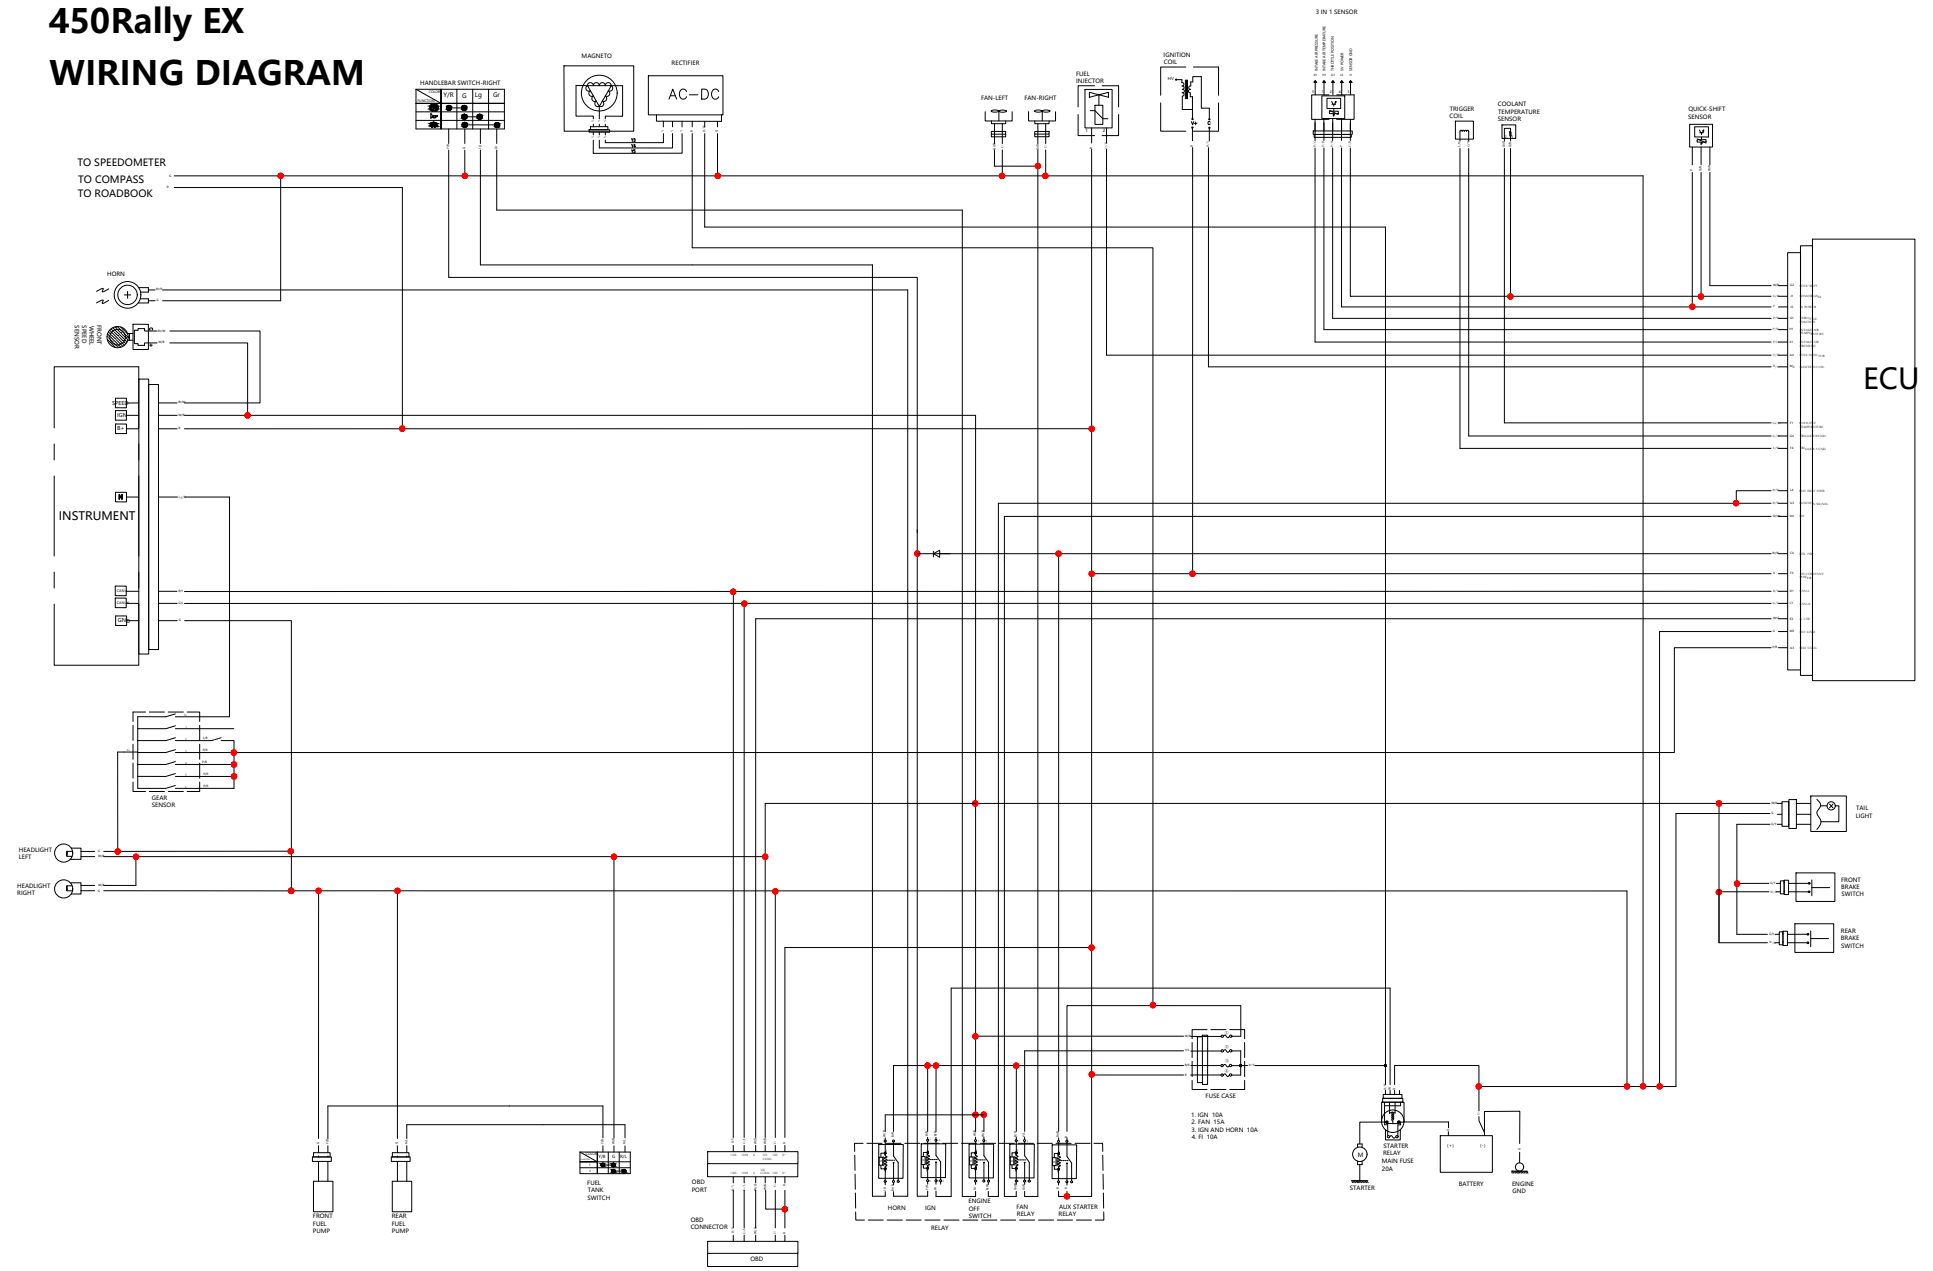

## 450Rally EX

### WIRING DIAGRAM

ECU

TAIL LIGHT

FRONT BRAKE SWITCH

REAR BRAKE SWITCH

BATTERY

ENGINE GND

STARTER

RELAY

FUEL CRACKER RELAY

FAN RELAY

OFF SWITCH

IGN

HORN

OBD CONNECTOR

OBD PORT